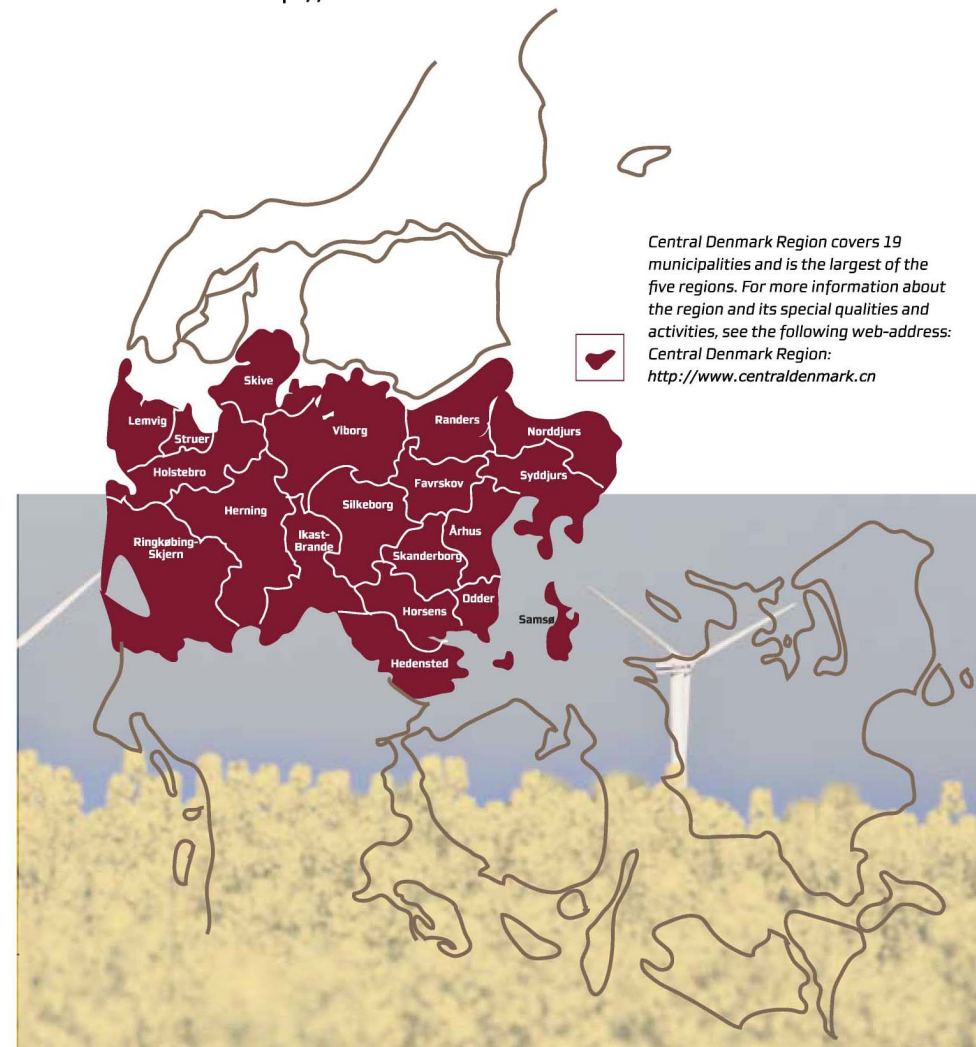

Central Denmark Region covers 19 municipalities and is the largest of the five regions. For more information about the region and its special qualities and activities, see the following web-address: Central Denmark Region: <http://www.centraldenmark.cn>